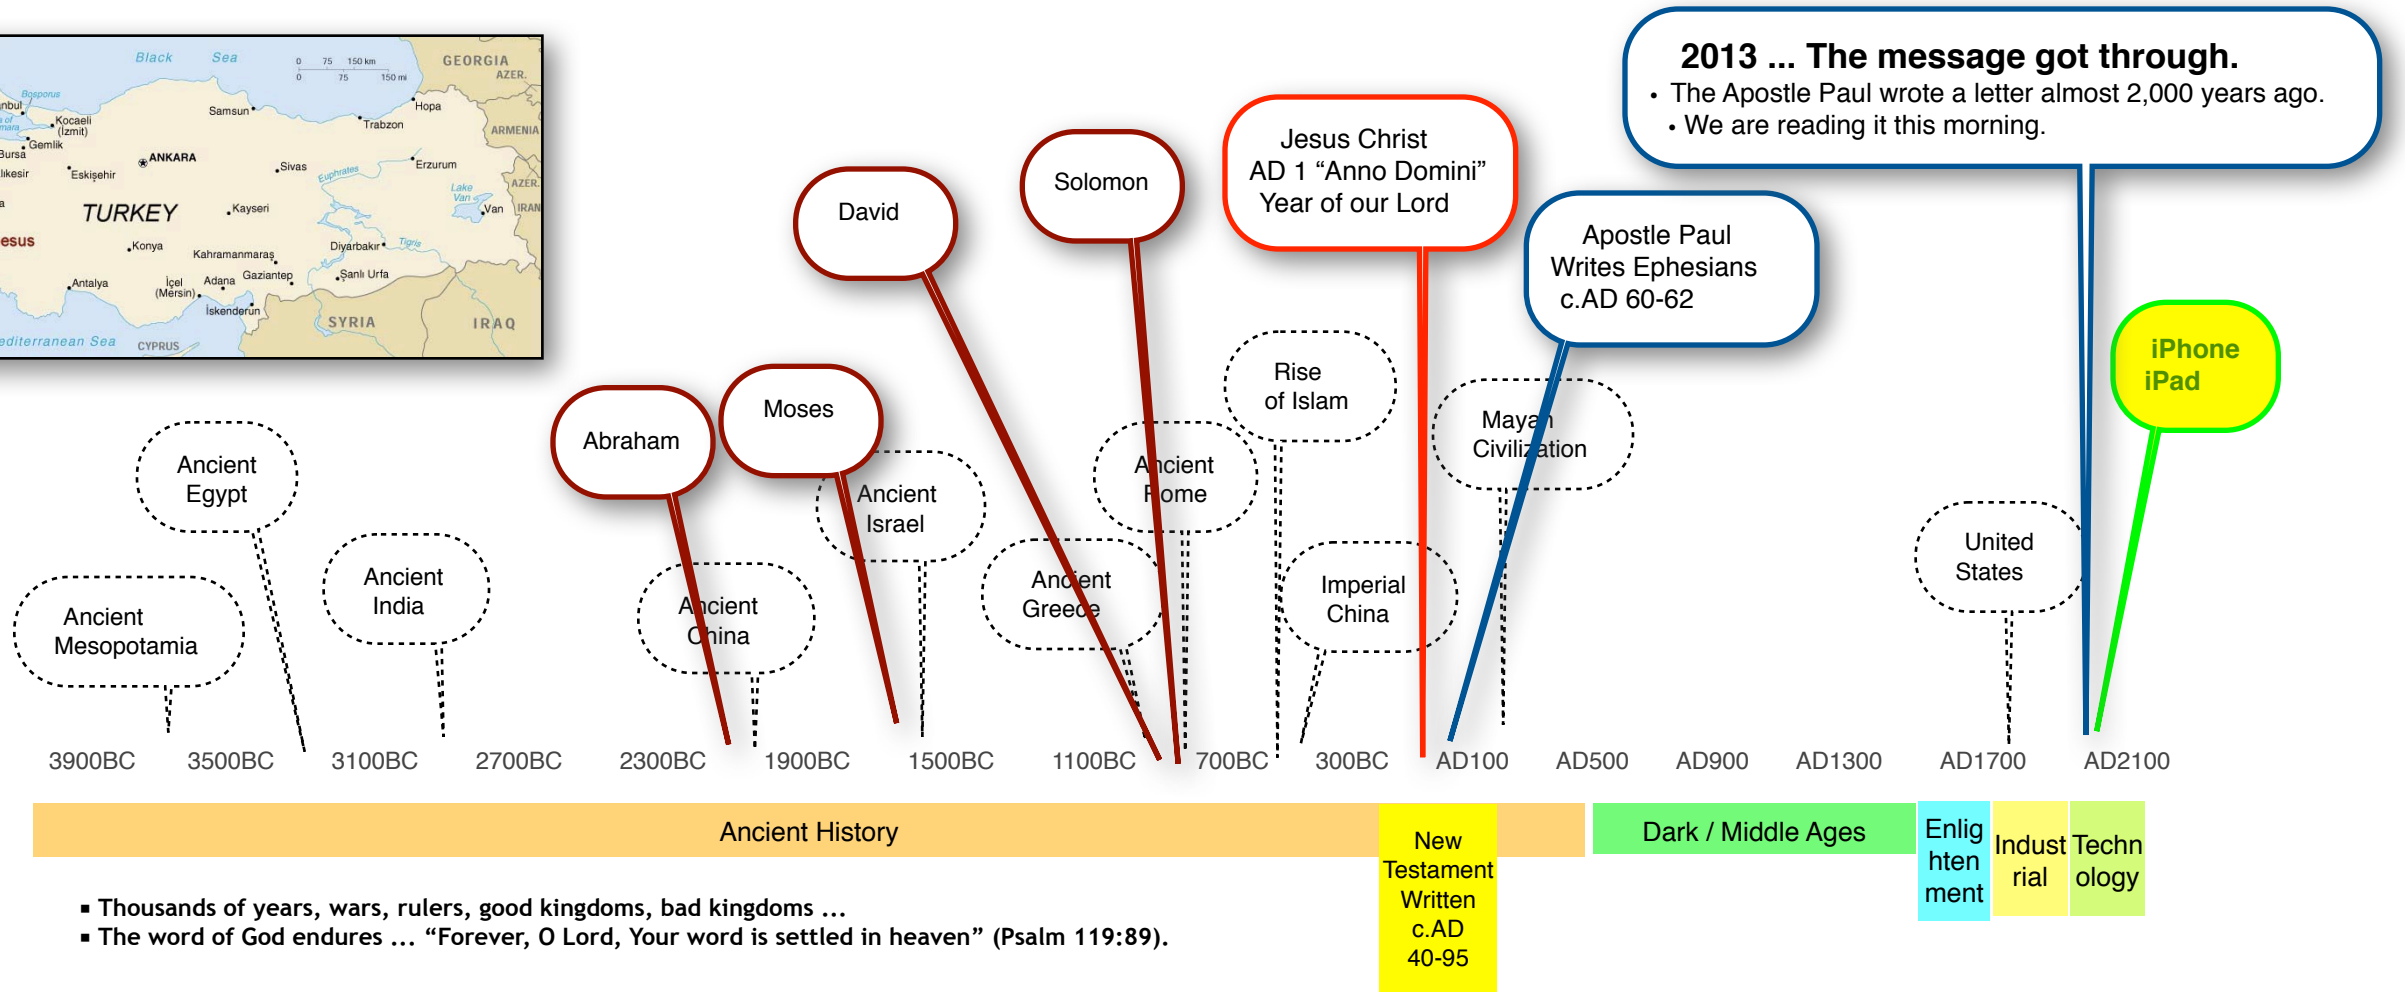

# Where does the Letter to the Ephesians fit in an overview of Earth history?

➡ Where is (was) Ephesus? Western shores of Turkey near Izmir. ➡ Who wrote the Letter to the Ephesians? The Apostle Paul ➡ When was the Letter to the Ephesians written? About A.D. 60-62

- Thousands of years, wars, rulers, good kingdoms, bad kingdoms ...
- The word of God endures ... “Forever, O Lord, Your word is settled in heaven” (Psalm 119:89).